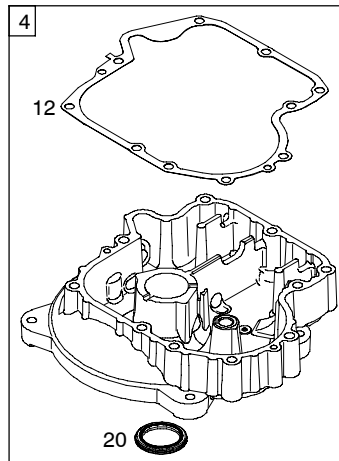

1058 OPERATOR'S MANUAL

1319 WARNING LABEL

WARNING	
	Read and follow Operating Instructions before running engine.
	Gasoline is flammable. Allow engine to cool at least 2 minutes before refueling.
	Engines emit carbon monoxide, DO NOT run in enclosed area.
	Muffler area temperature may exceed 150°F. Do not touch hot parts.

REQUIRED when replacing parts with warning labels affixed.

750

Illustrations cover a range of engines. Parts shown without corresponding text may not be used on your specific engine.